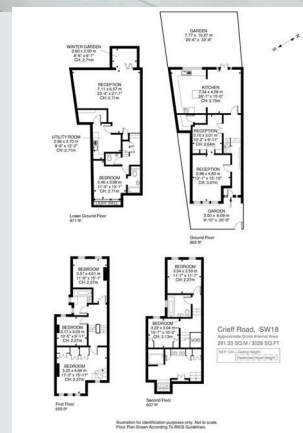

PETRAS  
PROPERTY

Crieff Road, Wandsworth, London, SW18  
£6,300 Per month

6 4 3 D

627 Garratt Lane, London, SW18 4SX  
T: 020 3633 5613 | E: info@petrasproperty.com  
www.petrasproperty.com